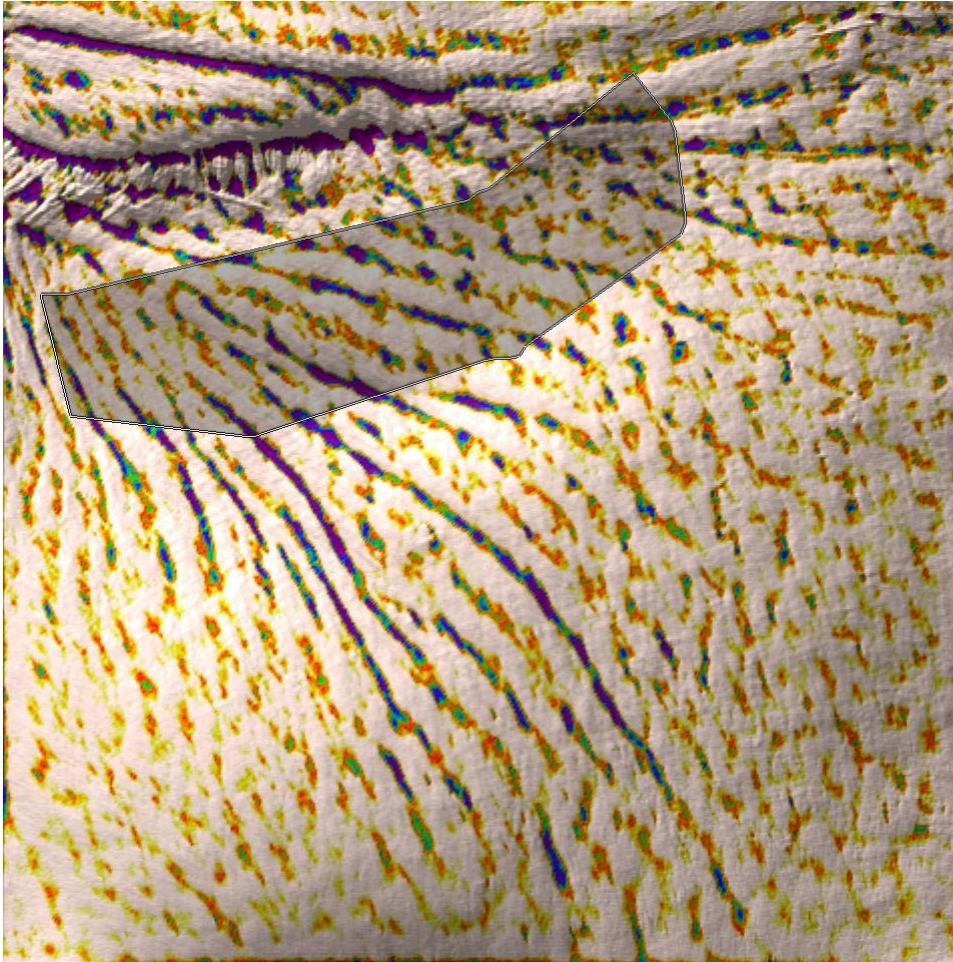

Antera Images

Contour

LEft cheek 11/09/10

Roughness (under 1.5mm) = 36

left cheek after1 11/09/10

Roughness (under 1.5mm) = 20.2

Roughness under 1.5mm of lateral size

Left cheek 11/09/10

left cheek after1 11/09/10