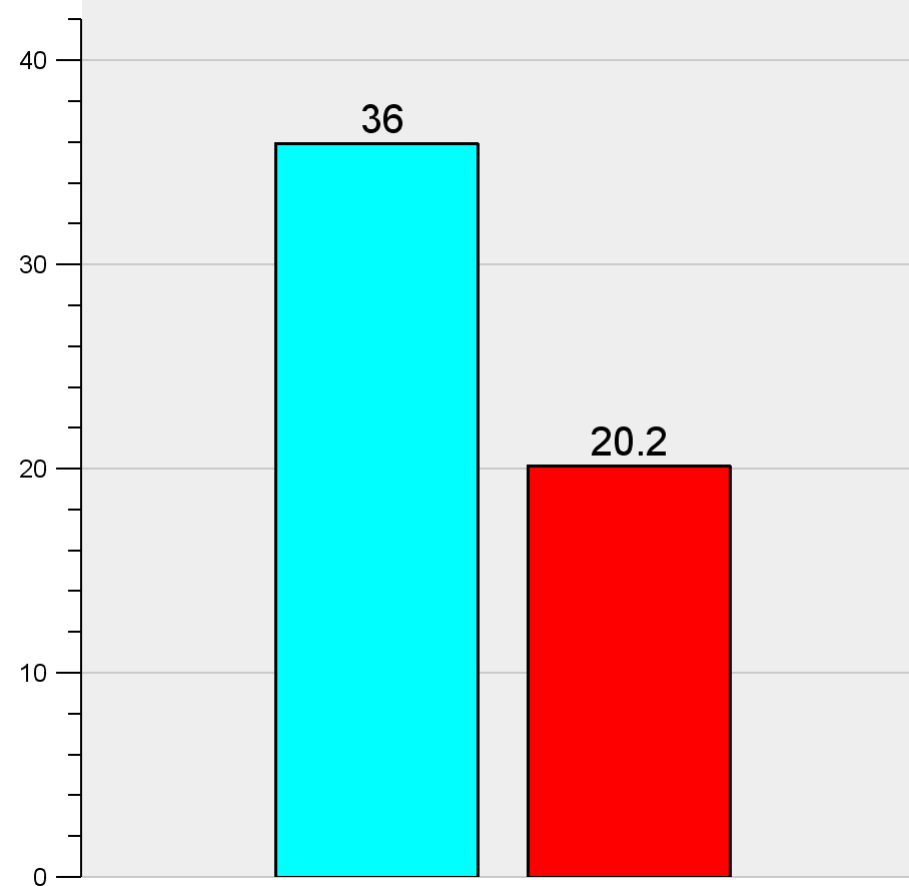

Antera Images

Contour

LEft cheek 11/09/10

Roughness (under 1.5mm) = 36

left cheek after1 11/09/10

Roughness (under 1.5mm) = 20.2

Roughness under 1.5mm of lateral size

Left cheek 11/09/10

left cheek after1 11/09/10