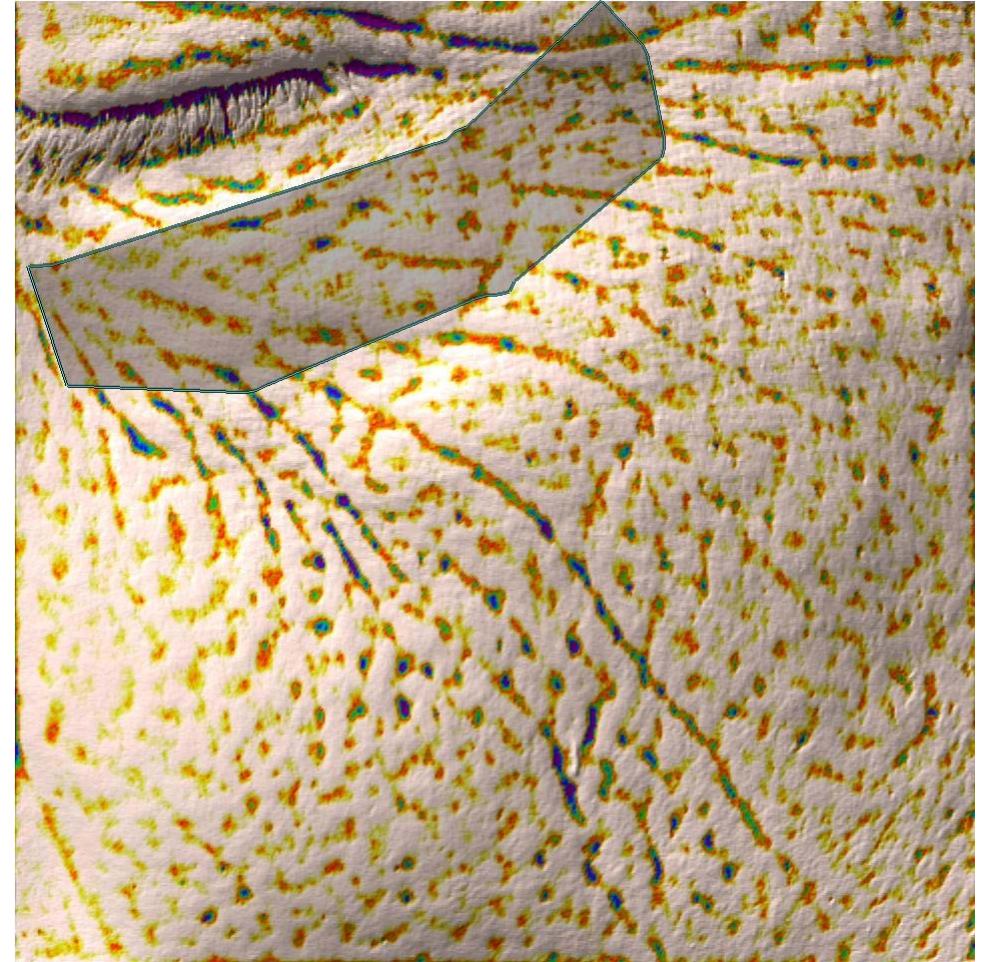

Antera Images

Contour

LEft cheek 11/09/10

Roughness (under 1.5mm) = 36

left cheek after1 11/09/10

Roughness (under 1.5mm) = 20.2

Roughness under 1.5mm of lateral size

Left cheek 11/09/10

left cheek after1 11/09/10